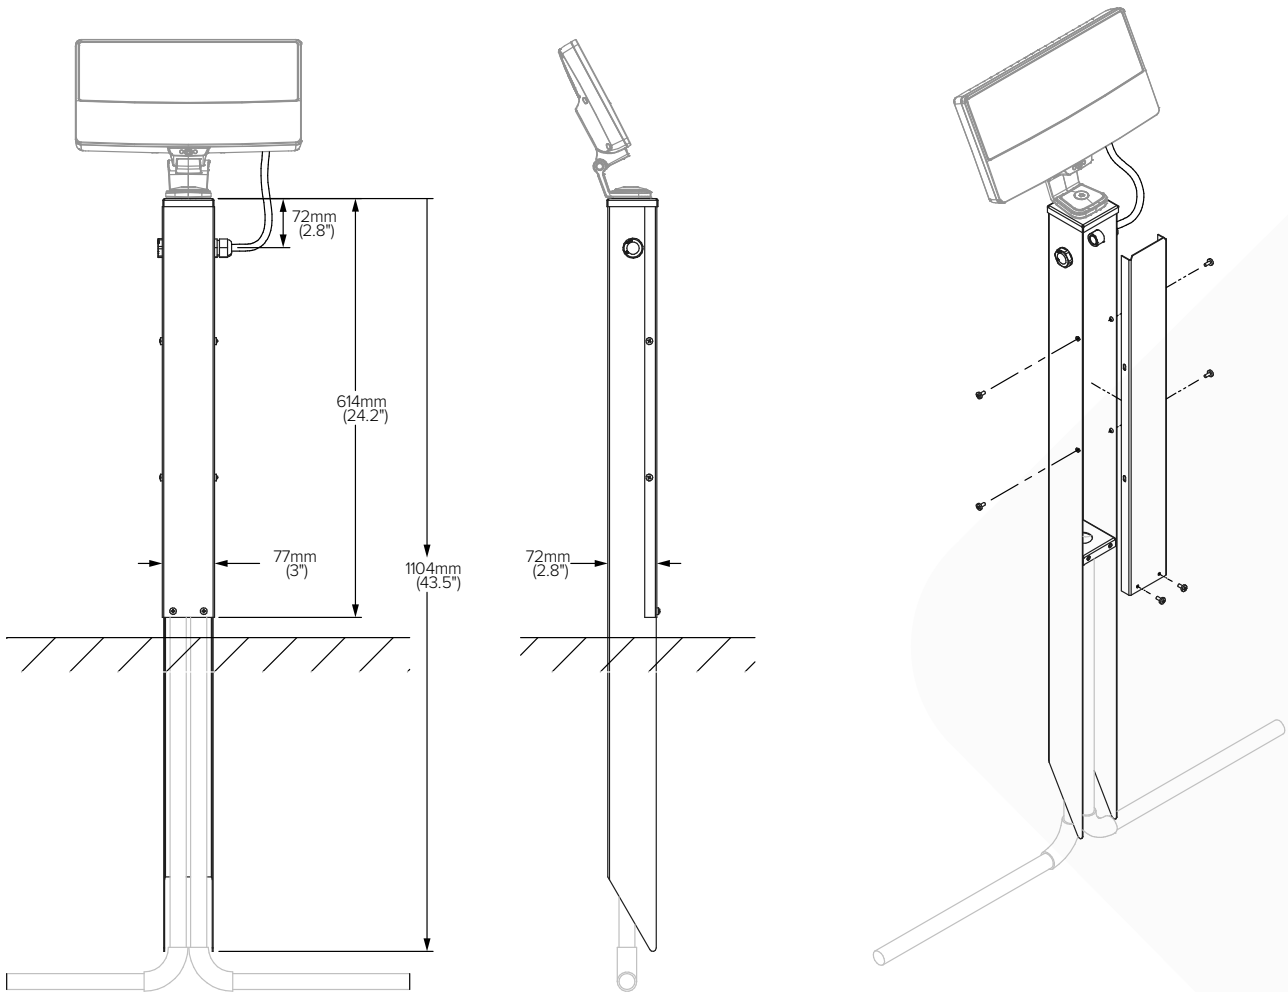

LS6325-12

Length	Code
12"	12
24"	24

Finish	Code
Stainless Steel	SS
Black	BL
Anthracite Grey	AG
Basalt Grey	BT
Anodic Silver	SL
White	WT
Dark Bronze	DB
Latte	LT
Dark Aluminum	DA
Custom RAL	CC ⁽¹⁾

(1) Please provide RAL colour.

■ Features

- 316 Marine Grade Stainless Steel construction
- Two standard lengths options available
- Several finish options available including custom colours

LS6325-24